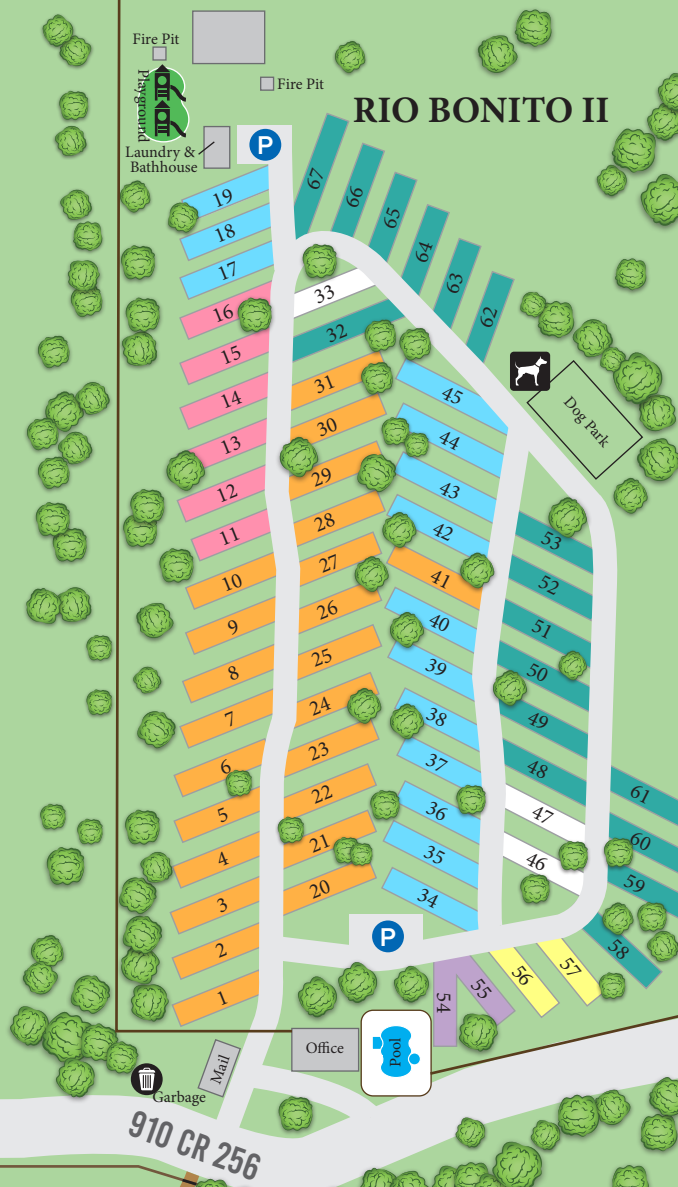

## RV PARK & CABIN

910 COUNTY ROAD 256 • LIBERTY HILL, TX 78642  
 info@bonitorv.com • www.rbcabinresort.com

Speed Limit is 5 MPH.

### Rio Bonito II Sites

-  Buddy Site
-  Standard Site
-  Deluxe Site
-  Premium Site
-  Standard Site (Direct Connect Internet)
-  Deluxe Site (Direct Connect Internet)
-  Premium Site (Direct Connect Internet)

### RIO BONITO I

YOUR SITE #